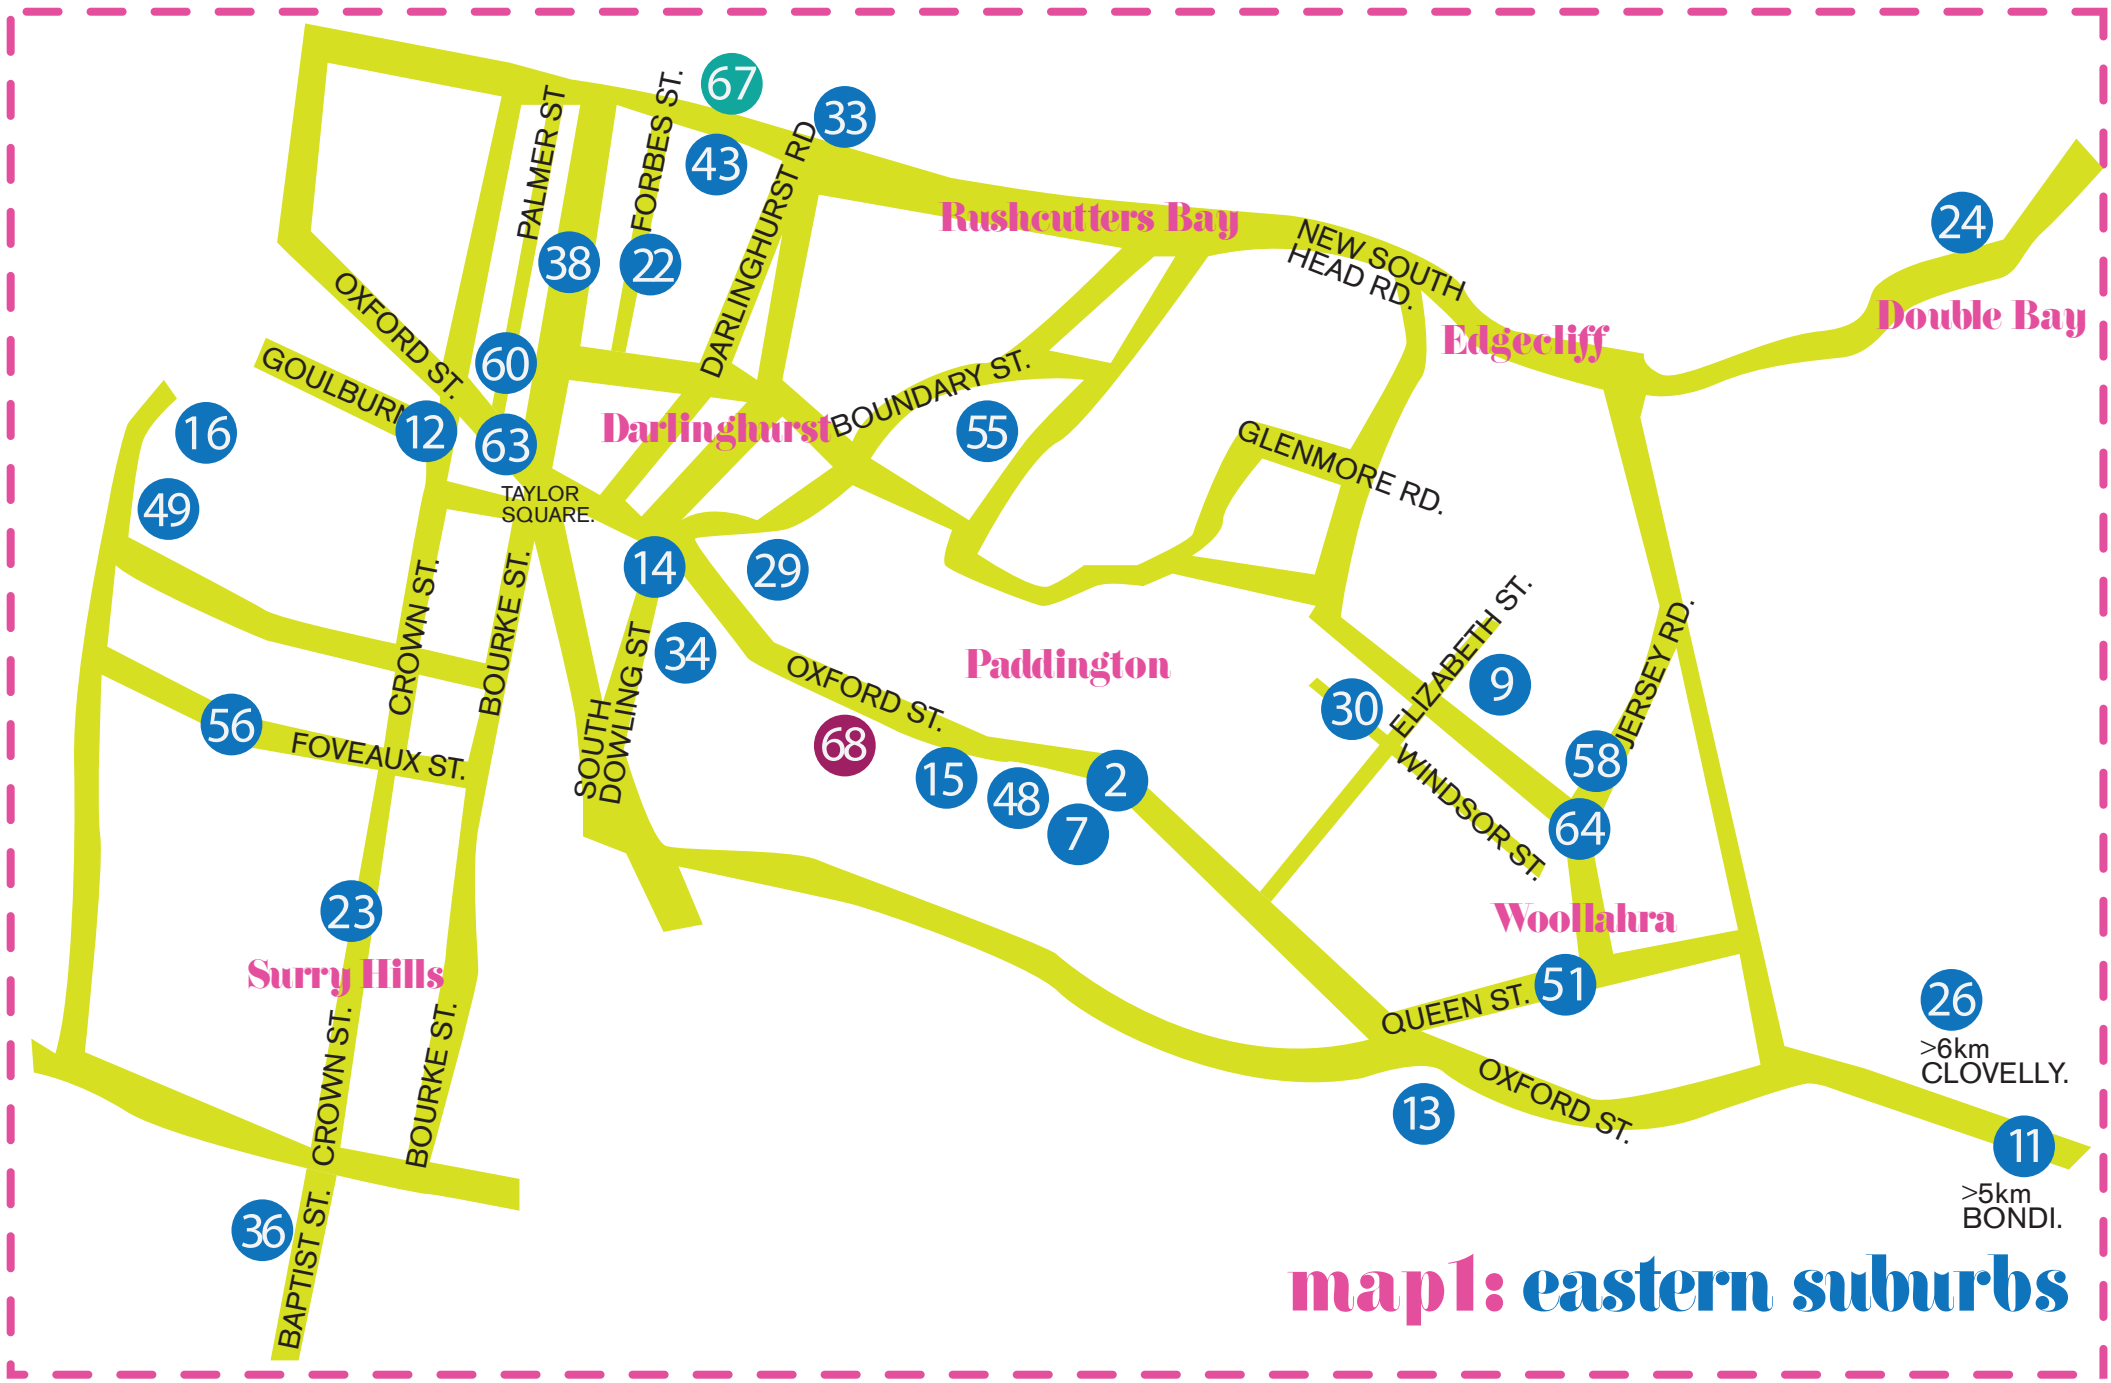

## HEAD ON PORTRAIT PRIZE

Australian Centre for Photography - 257 Oxford St Paddington 2021  
29/4/2010 - 5/6/2010. Tue - Fri: Noon – 7pm, Sat & Sun 10am – 6pm

Festival Accommodation packages:

**68.Arts Hotel,** 21 Oxford Street, Paddington 2021

## OPENINGS, ARTISTS' TALKS, AND WORKSHOPS

Please check our Website

**map 1: eastern suburbs**

map3: inner west area