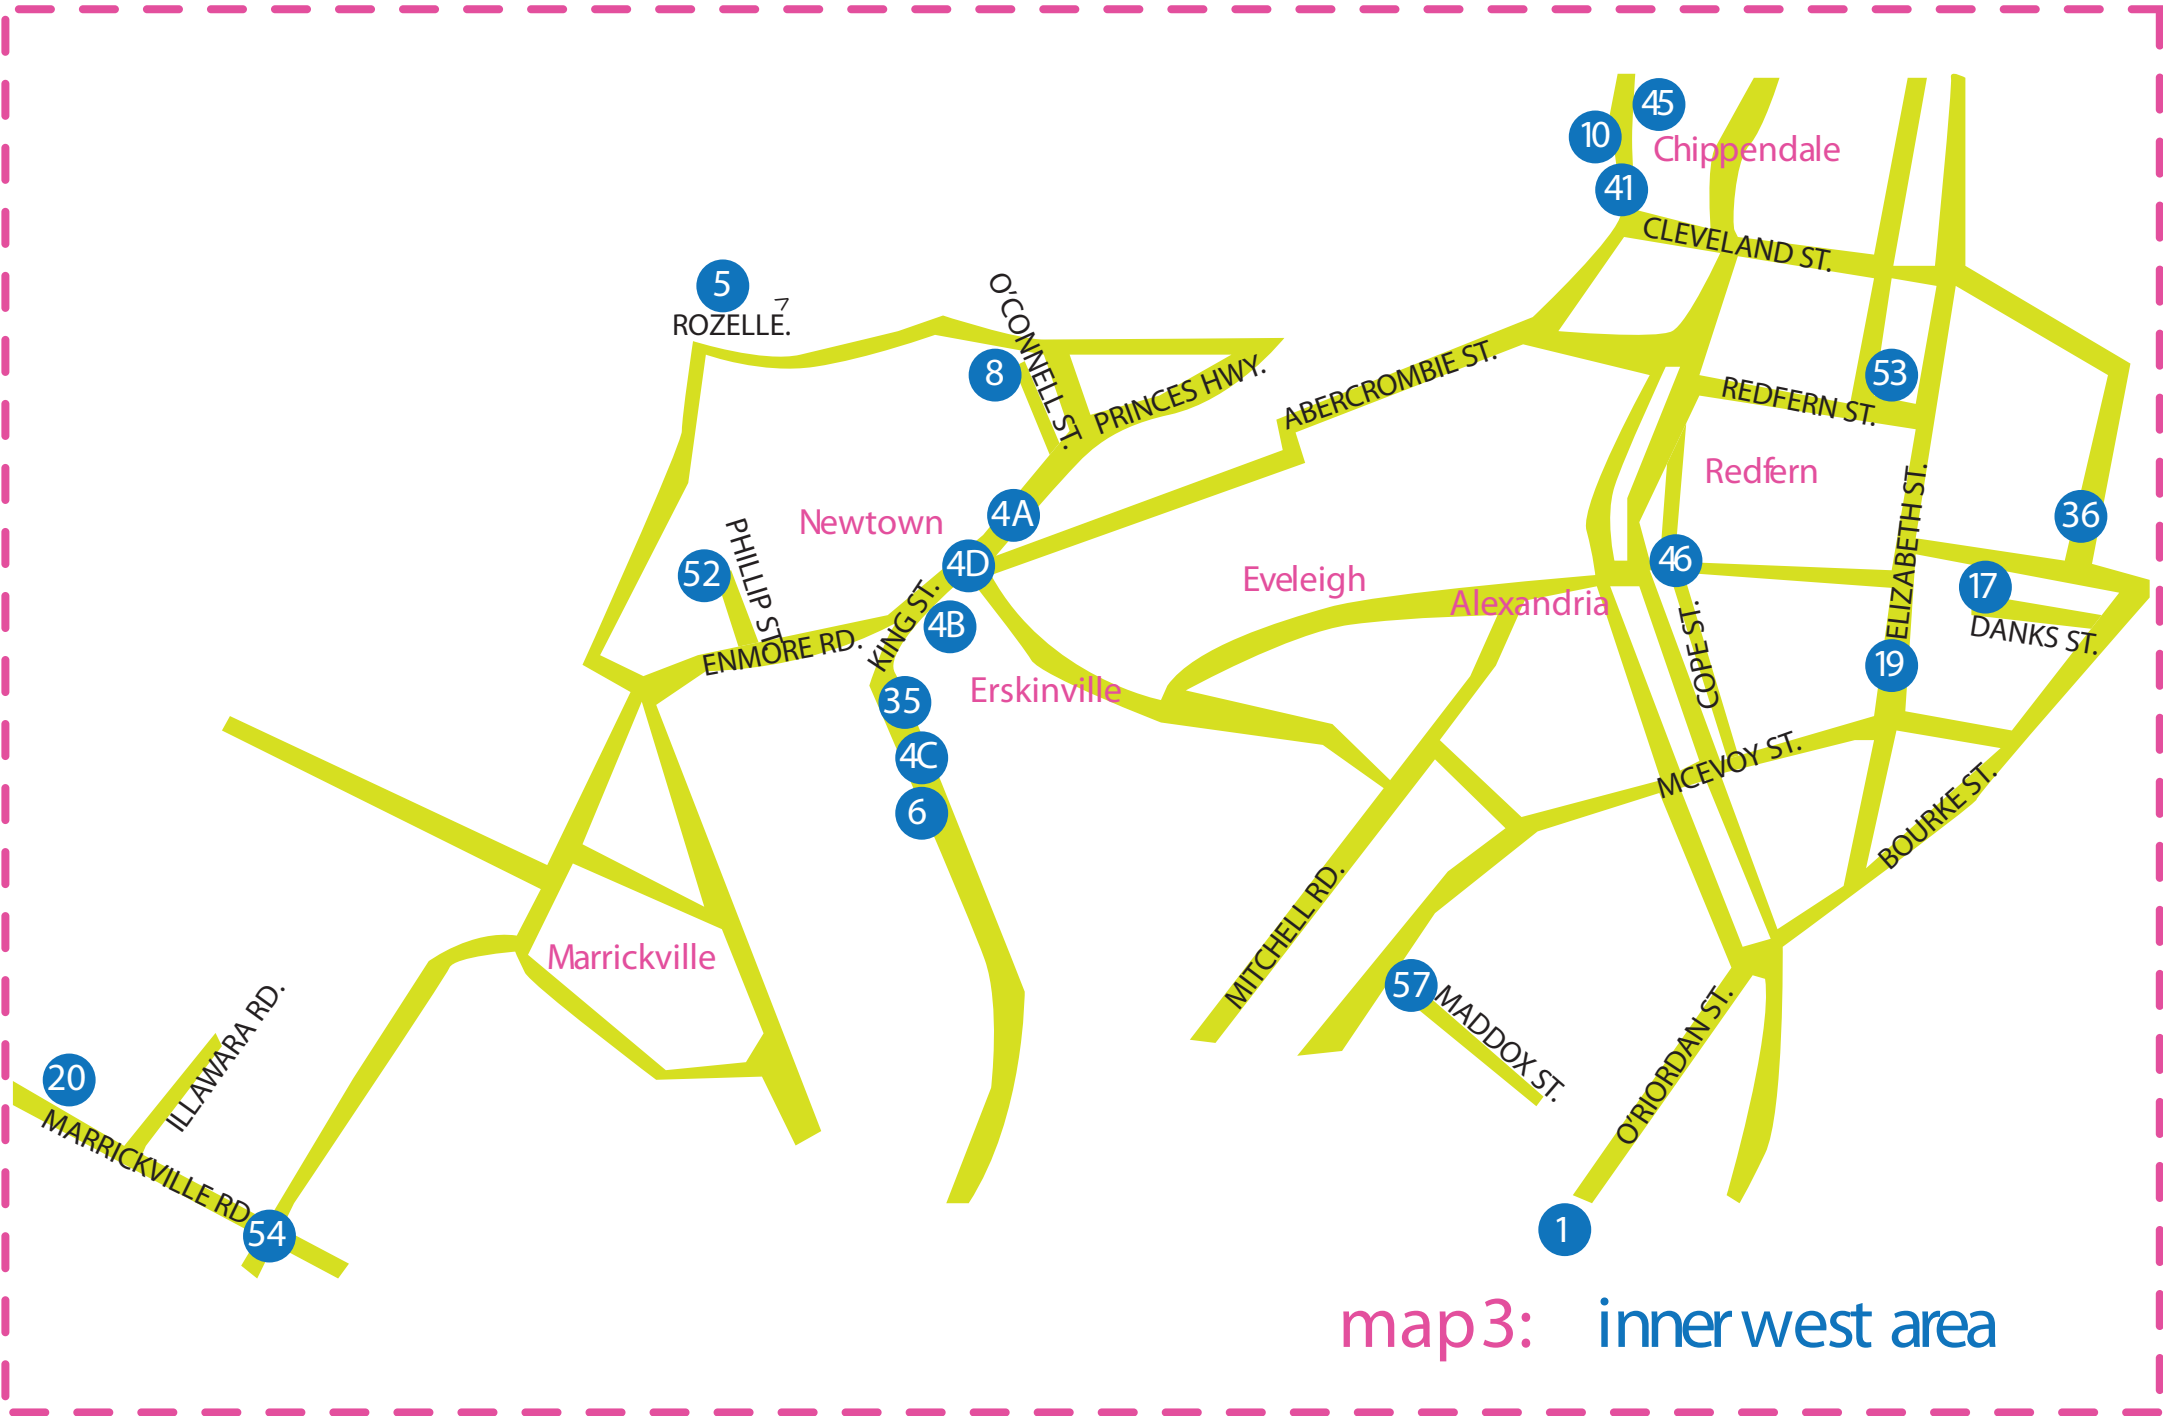

## HEAD ON PORTRAIT PRIZE

Australian Centre for Photography - 257 Oxford St Paddington 2021  
29/4/2010 - 5/6/2010. Tue - Fri: Noon – 7pm, Sat & Sun 10am – 6pm

Festival Accommodation packages:

**68.Arts Hotel,** 21 Oxford Street, Paddington 2021

## OPENINGS, ARTISTS' TALKS, AND WORKSHOPS

Please check our Website

**map 1: eastern suburbs**

map3: inner west area