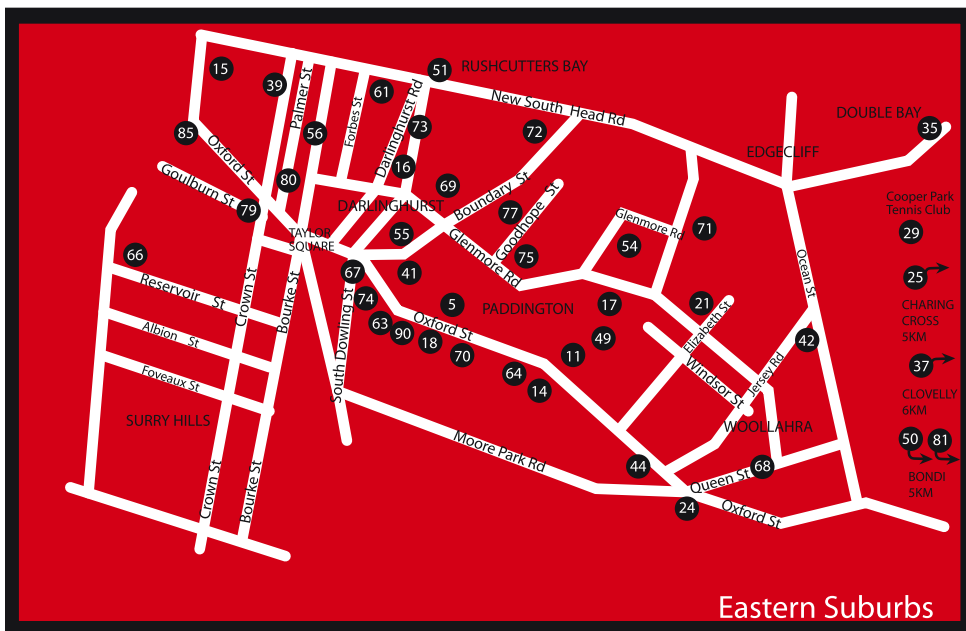

**May 30 - June 12**

• Lyndal Irons, Parramatta Road. **May 30 - June 12**

• Franky Tsang, Couples. **May 30 - June 12**

• Brock Elbank, Facial. **May 30 - June 12**

• Fiona Wolf, Girls 'n Cars. **May 30 - June 12**

CBD & Surrounds

Inner West Area

Eastern Suburbs