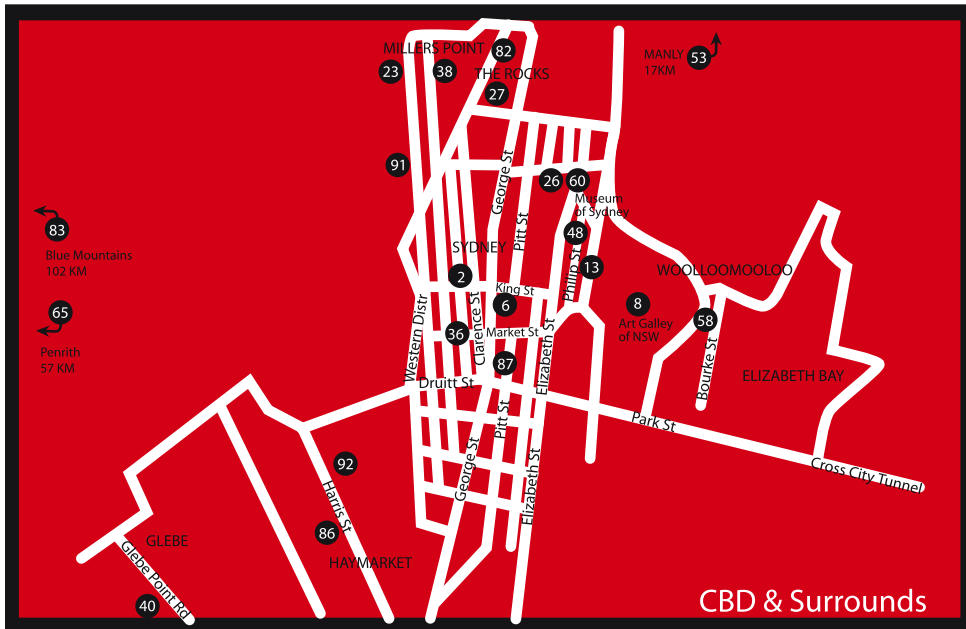

**May 30 - June 12**

• Lyndal Irons, Parramatta Road. **May 30 - June 12**

• Franky Tsang, Couples. **May 30 - June 12**

• Brock Elbank, Facial. **May 30 - June 12**

• Fiona Wolf, Girls 'n Cars. **May 30 - June 12**

CBD & Surrounds

Inner West Area

Eastern Suburbs