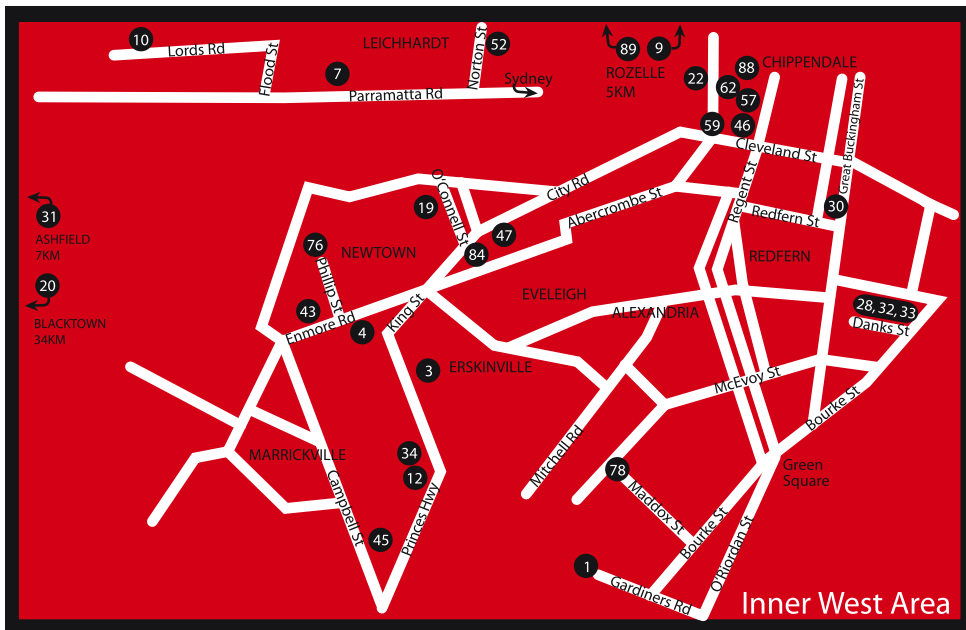

**May 30 - June 12**

• Lyndal Irons, Parramatta Road. **May 30 - June 12**

• Franky Tsang, Couples. **May 30 - June 12**

• Brock Elbank, Facial. **May 30 - June 12**

• Fiona Wolf, Girls 'n Cars. **May 30 - June 12**

CBD & Surrounds

Inner West Area

Eastern Suburbs